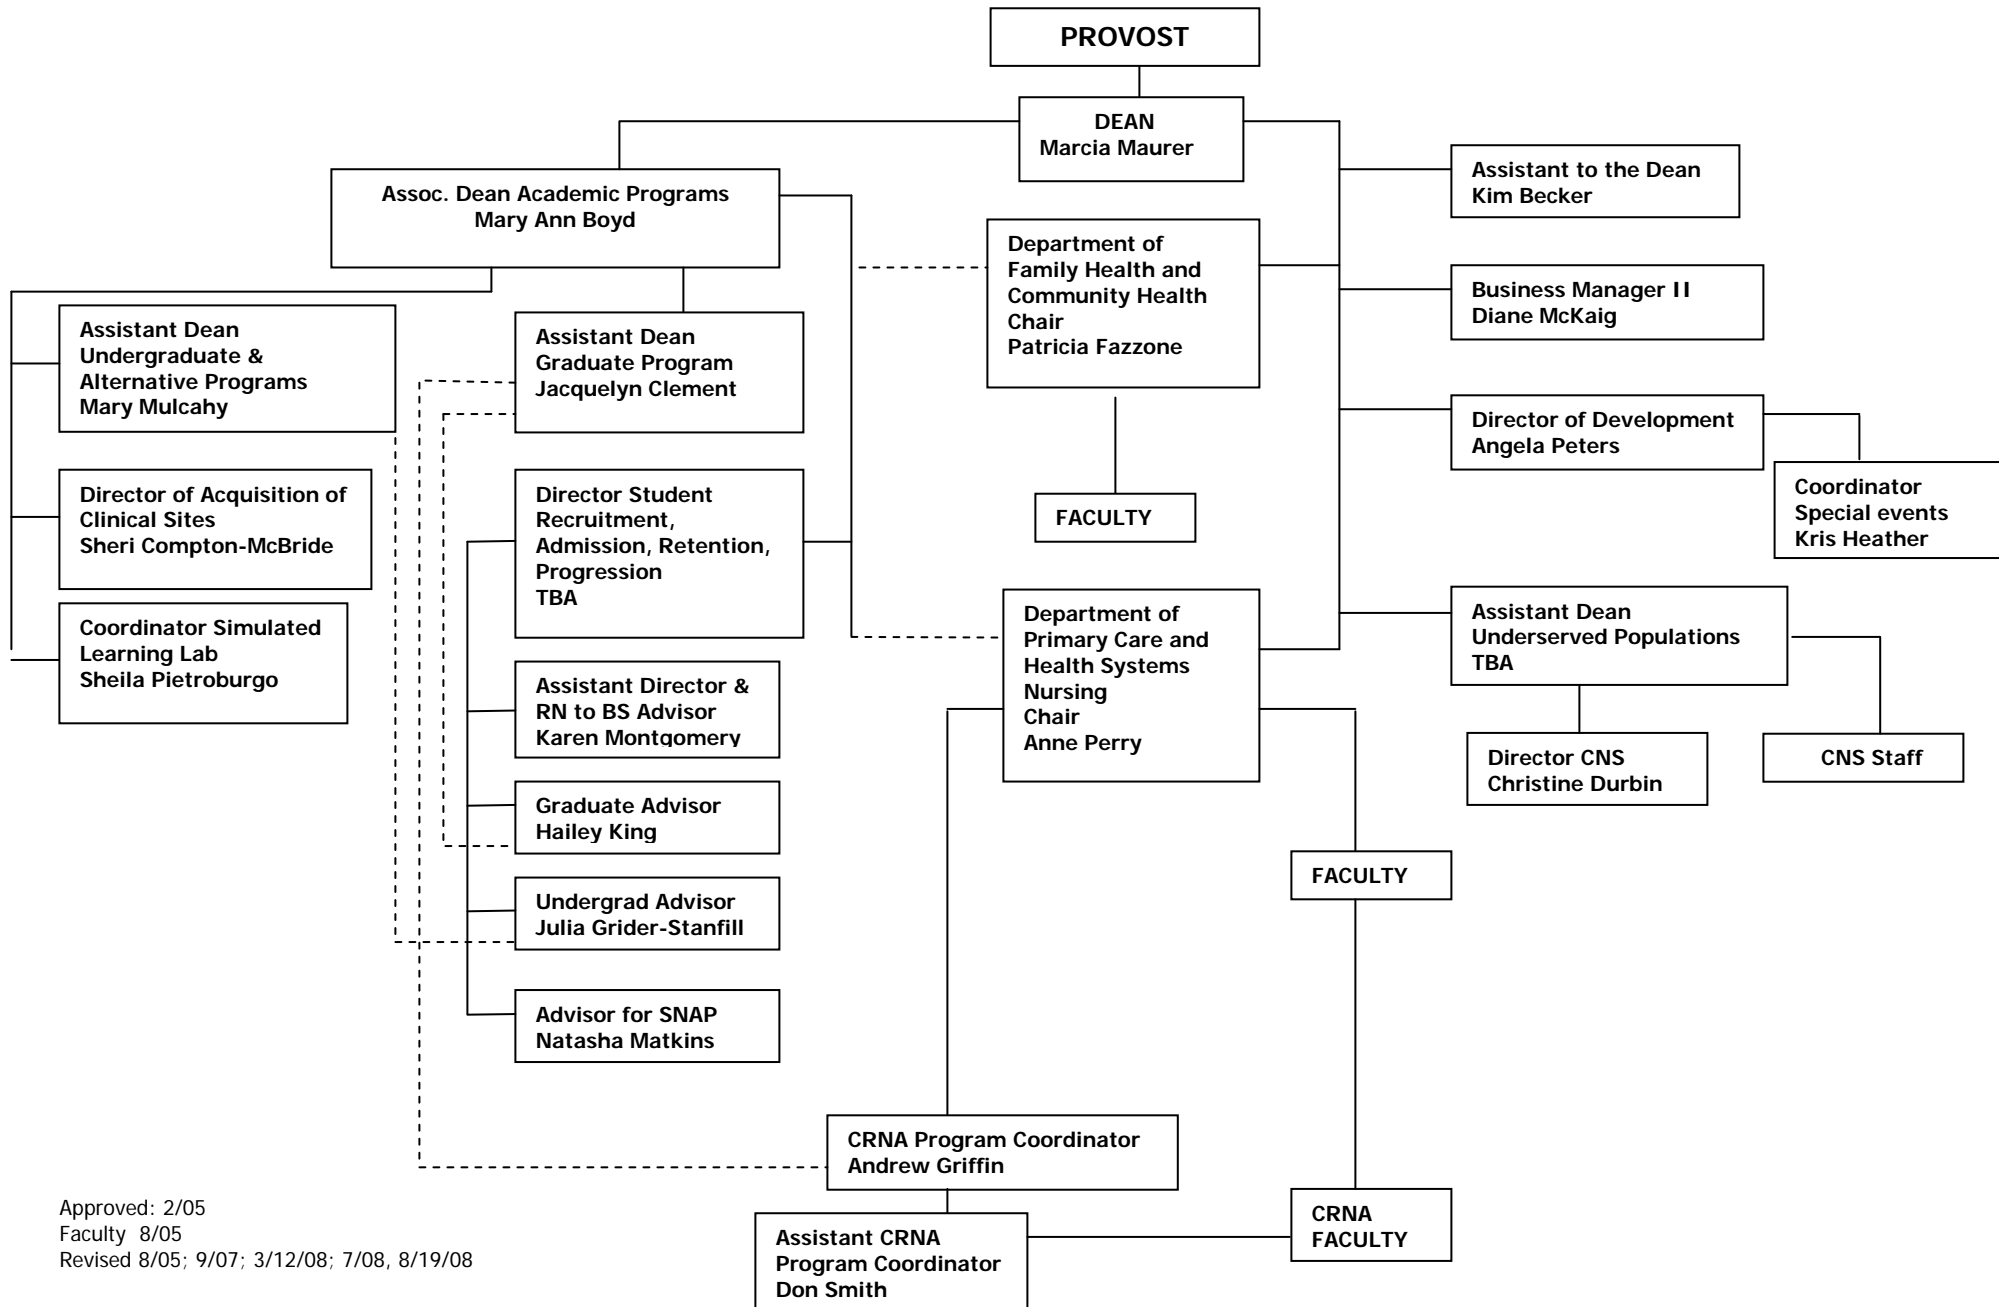

# SOUTHERN ILLINOIS UNIVERSITY EDWARDSVILLE

## SCHOOL OF NURSING ORGANIZATIONAL CHART

Approved: 2/05  
 Faculty 8/05  
 Revised 8/05; 9/07; 3/12/08; 7/08, 8/19/08